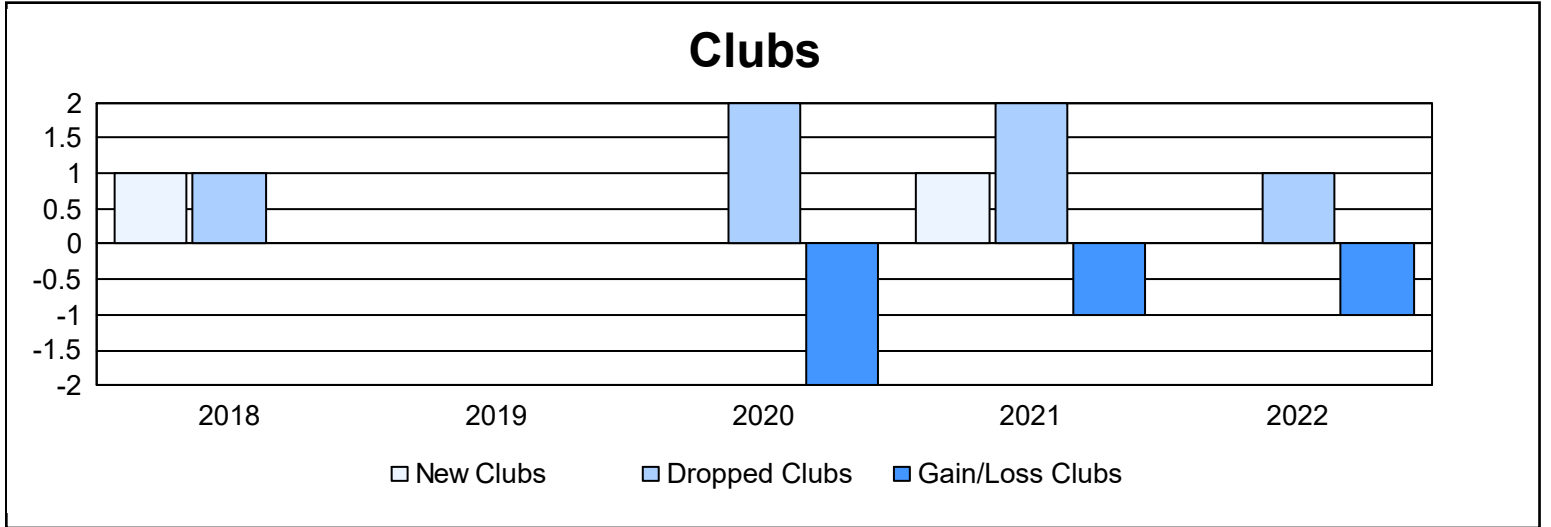

Year	New Clubs	Dropped Clubs	Gain/ Loss Clubs	New Members	Charter Members	Reinstate Members	Transfer Members	Total Member Added	Total Members Dropped	Gain/ Loss Members
2017-2018	1	1	0	94	20	4	3	121	135	-14
2018-2019	0	0	0	79	1	2	1	83	85	-2
2019-2020	0	2	-2	68	2	2	4	76	85	-9
2020-2021	1	2	-1	45	25	3	2	75	156	-81
2021-2022	0	1	-1	72	1	7	2	82	120	-38
<b>Average</b>	<b>0</b>	<b>1</b>	<b>-1</b>	<b>72</b>	<b>10</b>	<b>4</b>	<b>2</b>	<b>87</b>	<b>116</b>	<b>-29</b>

### Membership Composition June 2022 Cumulative