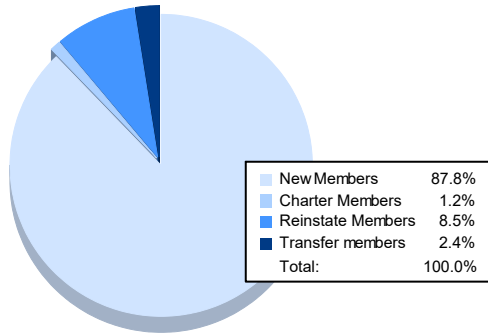

Year	New Clubs	Dropped Clubs	Gain/ Loss Clubs	New Members	Charter Members	Reinstate Members	Transfer Members	Total Member Added	Total Members Dropped	Gain/ Loss Members
2017-2018	1	1	0	94	20	4	3	121	135	-14
2018-2019	0	0	0	79	1	2	1	83	85	-2
2019-2020	0	2	-2	68	2	2	4	76	85	-9
2020-2021	1	2	-1	45	25	3	2	75	156	-81
2021-2022	0	1	-1	72	1	7	2	82	120	-38
<b>Average</b>	<b>0</b>	<b>1</b>	<b>-1</b>	<b>72</b>	<b>10</b>	<b>4</b>	<b>2</b>	<b>87</b>	<b>116</b>	<b>-29</b>

### Membership Composition June 2022 Cumulative