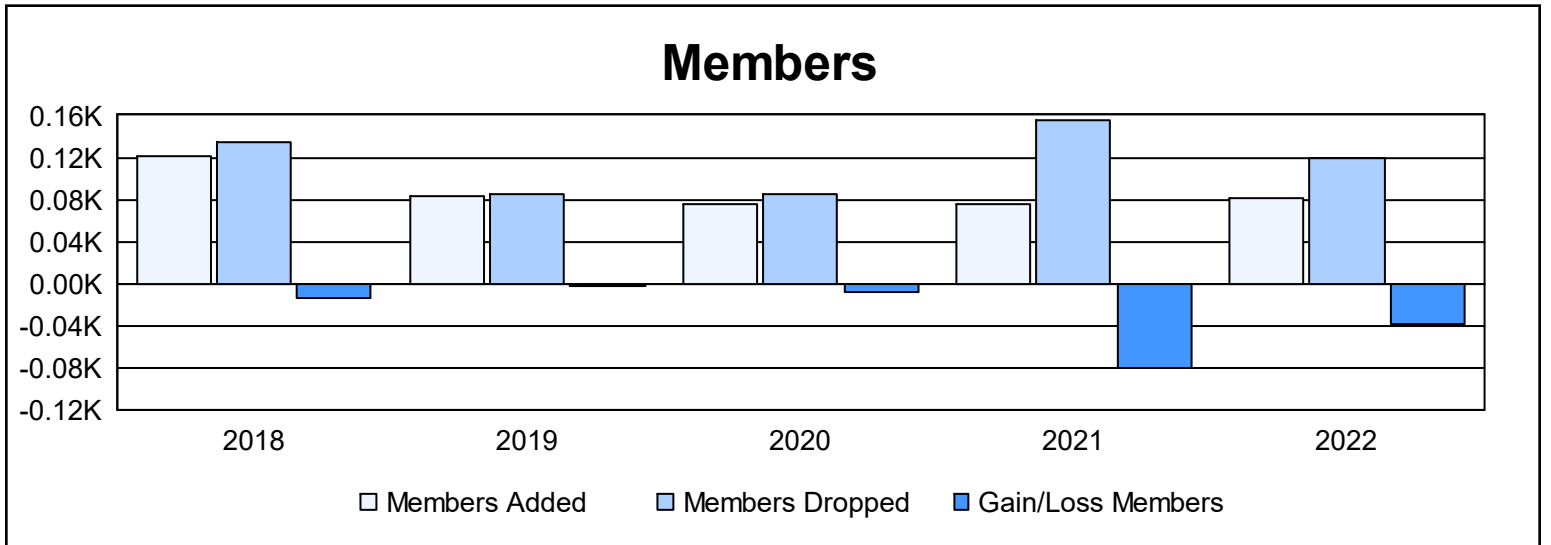

Year	New Clubs	Dropped Clubs	Gain/ Loss Clubs	New Members	Charter Members	Reinstate Members	Transfer Members	Total Member Added	Total Members Dropped	Gain/ Loss Members
2017-2018	1	1	0	94	20	4	3	121	135	-14
2018-2019	0	0	0	79	1	2	1	83	85	-2
2019-2020	0	2	-2	68	2	2	4	76	85	-9
2020-2021	1	2	-1	45	25	3	2	75	156	-81
2021-2022	0	1	-1	72	1	7	2	82	120	-38
<b>Average</b>	<b>0</b>	<b>1</b>	<b>-1</b>	<b>72</b>	<b>10</b>	<b>4</b>	<b>2</b>	<b>87</b>	<b>116</b>	<b>-29</b>

### Membership Composition June 2022 Cumulative